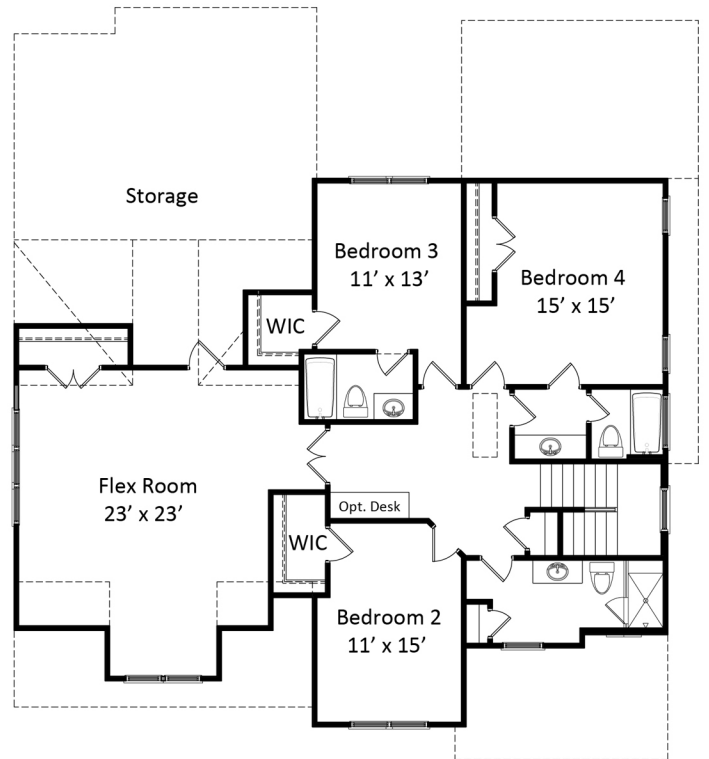

BELL RESIDENTIAL CO.

Elevation A

The Turnstone

BELL RESIDENTIAL CO.

First Floor

Second Floor

Total heated square footage: 3196

The Turnstone

* This floorplan illustrates a general plan which is subject to change and revisions, dimensions, boundaries and position locations are for illustrative purposes only and are not intended to be exact.