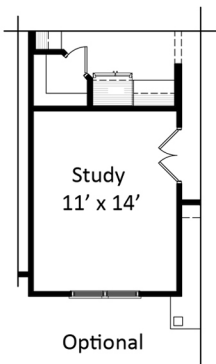

BELL RESIDENTIAL CO.

Elevation A

The Turnstone

BELL RESIDENTIAL CO.

First Floor

Second Floor

Total heated square footage: 3196

The Turnstone

* This floorplan illustrates a general plan which is subject to change and revisions, dimensions, boundaries and position locations are for illustrative purposes only and are not intended to be exact.