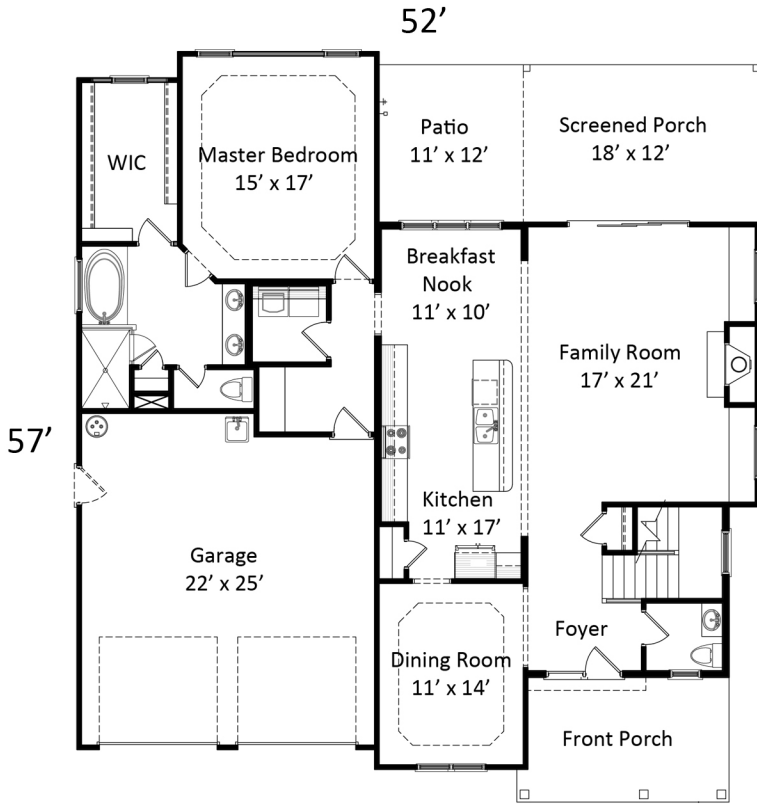

BELL RESIDENTIAL CO.

Elevation A

The Turnstone

BELL RESIDENTIAL CO.

First Floor

Second Floor

Total heated square footage: 3196

The Turnstone

* This floorplan illustrates a general plan which is subject to change and revisions, dimensions, boundaries and position locations are for illustrative purposes only and are not intended to be exact.