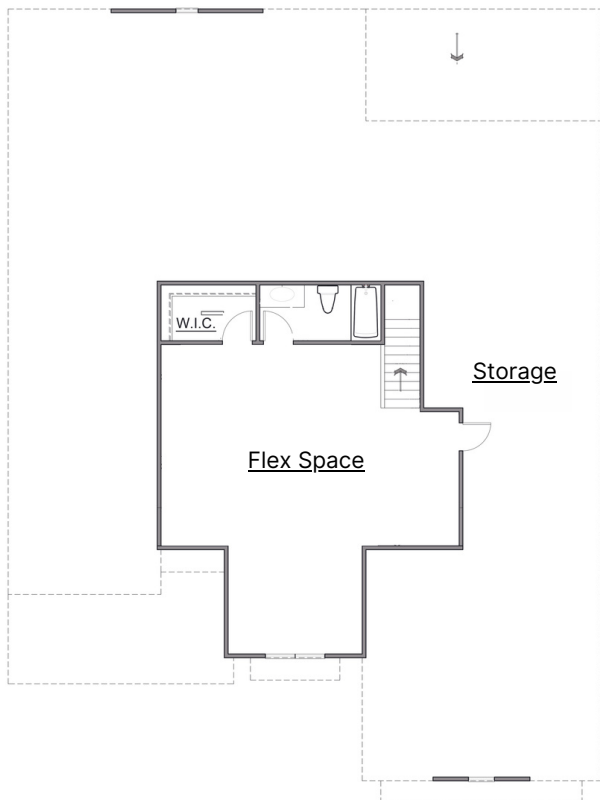

THE BLUE HERON FARMHOUSE

BELL CUSTOM HOMES
BELLCUSTOMHOMES.COM
910.859.8062