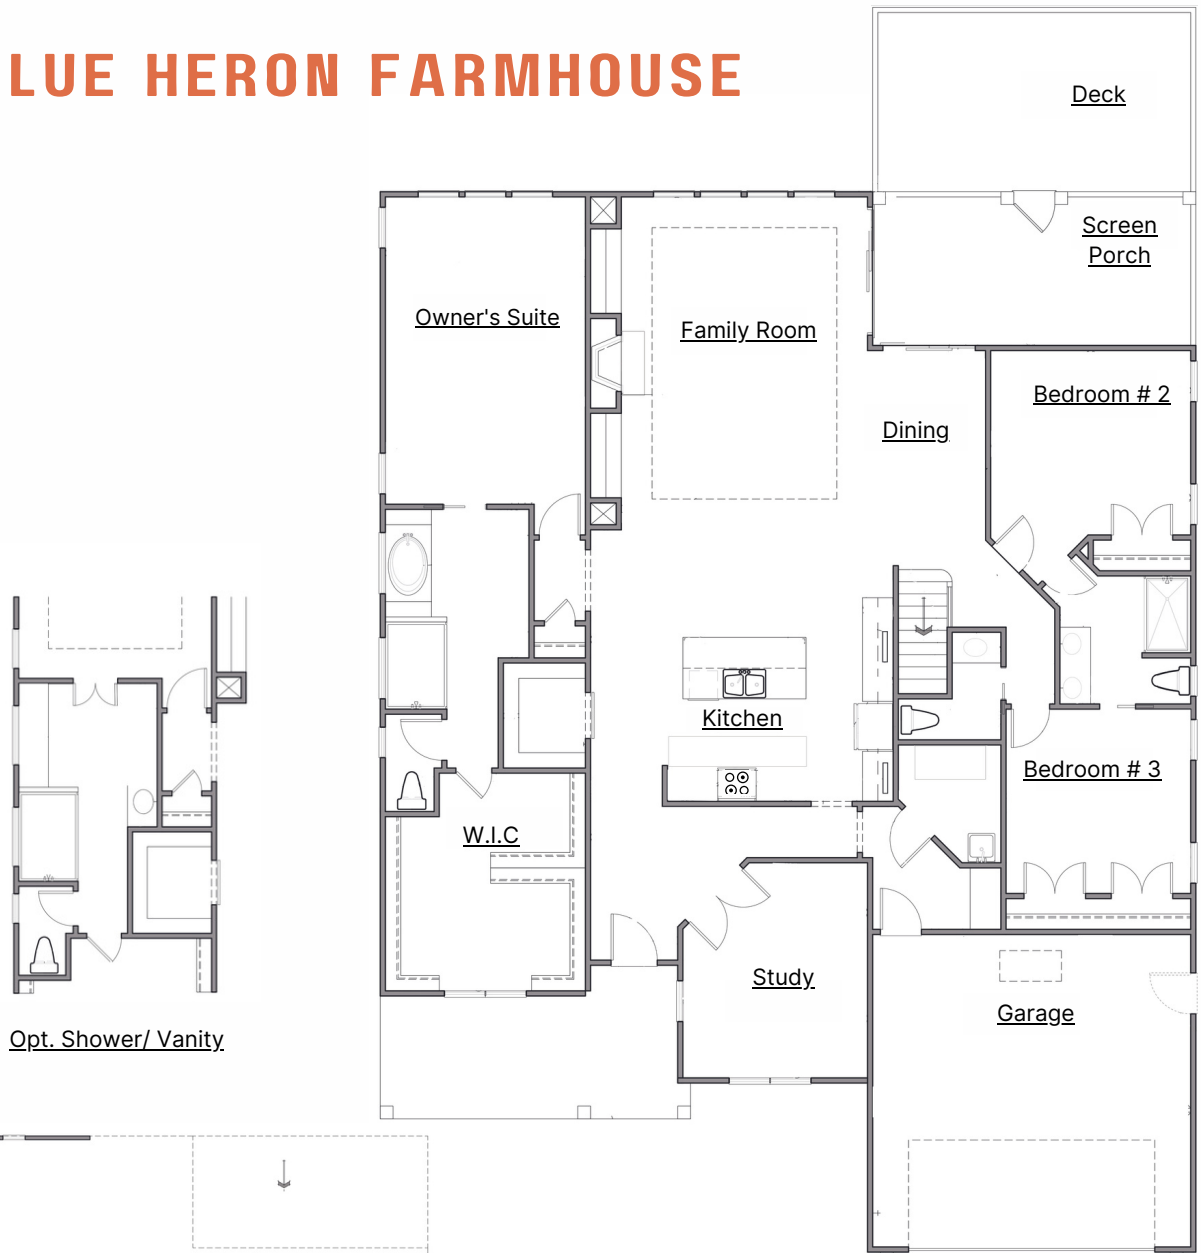

THE BLUE HERON FARMHOUSE

BELL CUSTOM HOMES
BELLCUSTOMHOMES.COM
910.859.8062